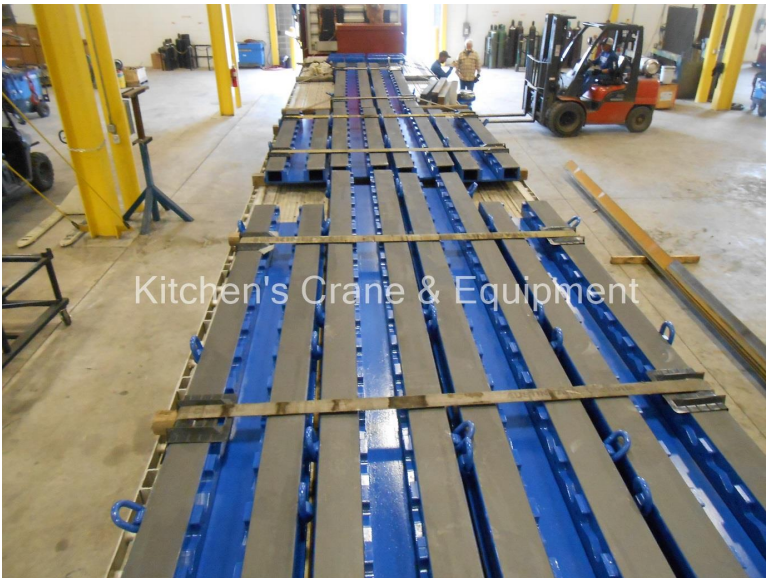

# 2017 Engineered Rigging Power-Slide PS500

Hours: New

## Description:

500 ton capacity sliding system available for sale.  
115' Track sections, 4x Slide shoes, 2x 55 ton push cylinders, grafite sliding, connections and pins.

\* Contact us for Pricing \*  
Eddy Kitchen: 1-804-814-4844  
eddy@kitchensequipment.com